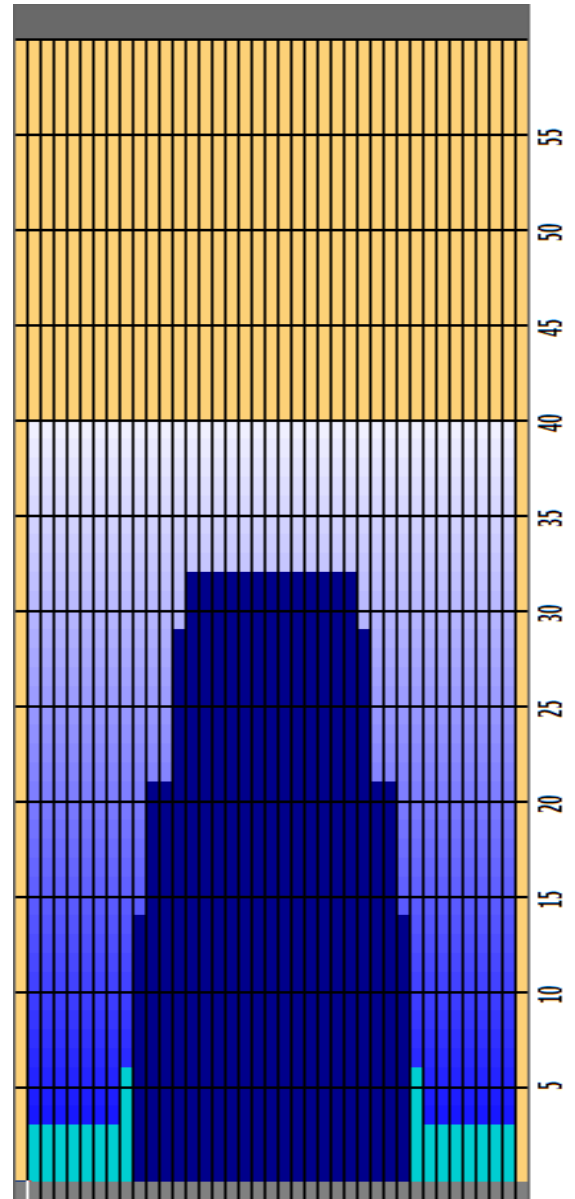

BOURBON STREET

Oil Pattern Distance	40	Reverse Brush Drop	34	Oil Per Board	50 ul
Forward Oil Total	15.6 mL	Reverse Oil Total	7.85 mL	Volume Oil Total	23.45 mL
Tank Configuration	ALT	Tank A Conditioner	ICE	Tank B Conditioner	ICE

	START	STOP	LOADS	SPEED	CROSSED	START	END	FEET	T.OIL
1	2L	2R	3	14	111	0.0	3.9	3.9	5550
2	9L	9R	1	18	23	3.9	6.4	2.5	1150
3	10L	10R	3	18	63	6.4	14.0	7.6	3150
4	11L	11R	3	18	57	14.0	21.6	7.6	2850
5	13L	13R	3	18	45	21.6	29.2	7.6	2250
6	14L	14R	1	22	13	29.2	32.3	3.1	650
7	2L	2R	0	22	0	32.3	34.0	1.7	0
8	2L	2R	0	26	0	34.0	40.0	6.0	0

	START	STOP	LOADS	SPEED	CROSSED	START	END	FEET	T.OIL
1	2L	2R	0	22	0	40.0	32.0	-8.0	0
2	14L	14R	1	22	13	32.0	28.9	-3.1	650
3	13L	13R	3	18	45	28.9	21.3	-7.6	2250
4	11L	11R	3	18	57	21.3	13.7	-7.6	2850
5	10L	10R	2	14	42	13.7	9.8	-3.9	2100
6	2L	2R	0	10	0	9.8	0.0	-9.8	0

Item	3L-7L:18L-18R	8L-12L:18L-18R	13L-17L:18L-18R	18L-18R:17R-13R	18L-18R:12R-8R	18L-18R:7R-3R
Description	Outside Track:Middle	Middle Track:Middle	Inside Track:Middle	Middle:Inside Track	Middle:Middle Track	Middle:Outside Track
Track Zone Ratio	7.67	2.5	1.02	1.02	2.5	7.67